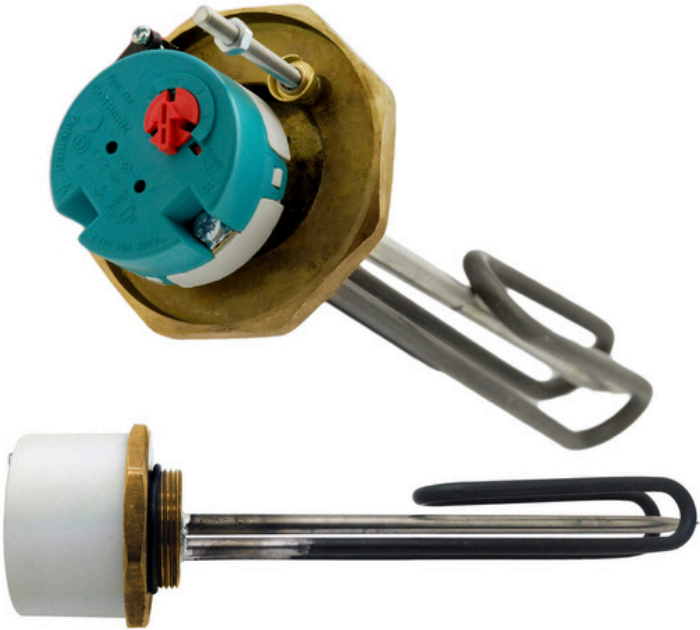

Cothem Immersion Heater for Unvented Cylinders

Temperature Settings

Wiring Terminals:
A = Live (Brown)
B = Neutral (Blue)