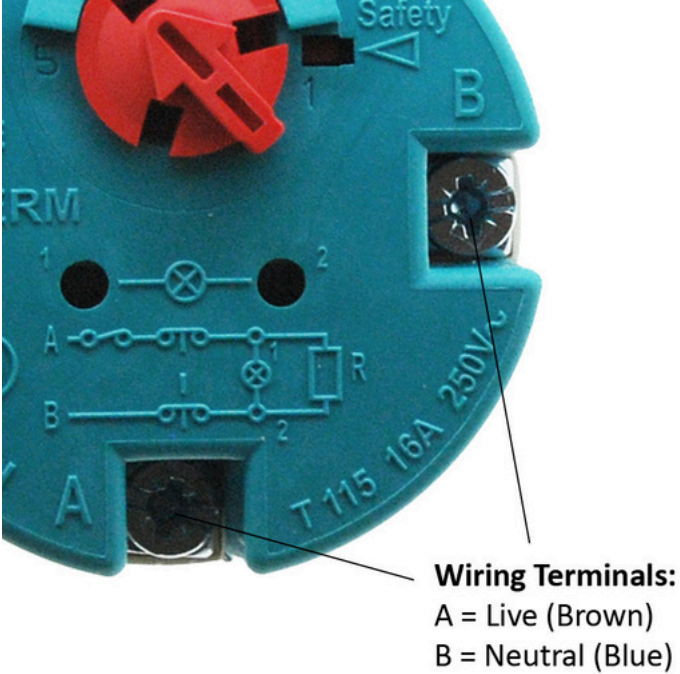

Cothem Immersion Heater for Unvented Cylinders

Temperature Settings

Wiring Terminals:
A = Live (Brown)
B = Neutral (Blue)