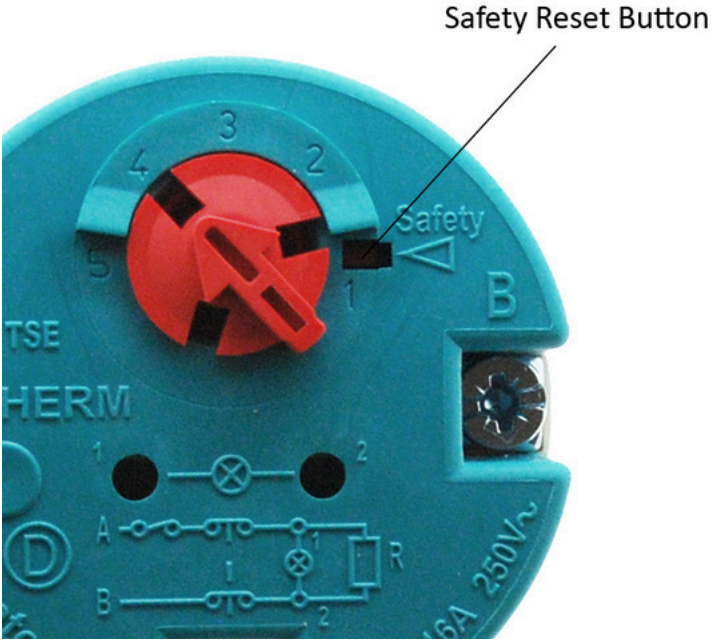

Cothem Immersion Heater for Unvented Cylinders

Temperature Settings

Wiring Terminals:
A = Live (Brown)
B = Neutral (Blue)