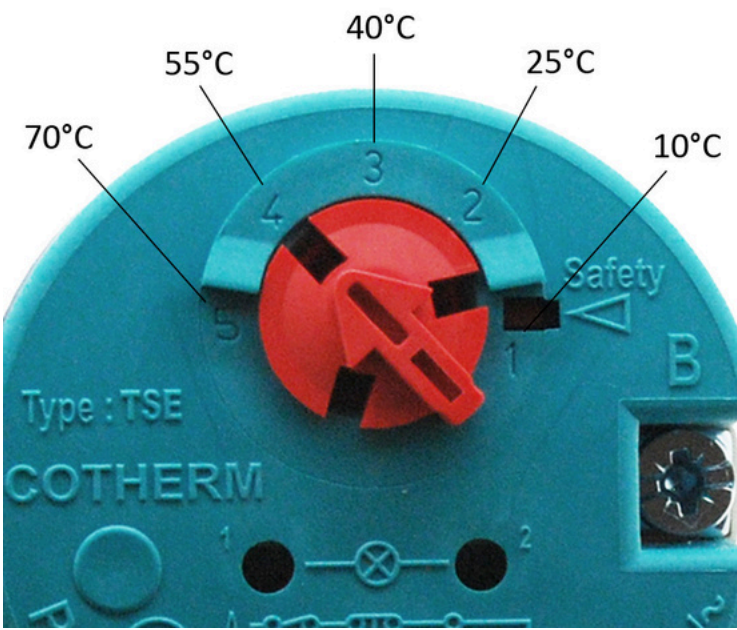

Cothem Immersion Heater for Unvented Cylinders

Temperature Settings

Wiring Terminals:
A = Live (Brown)
B = Neutral (Blue)